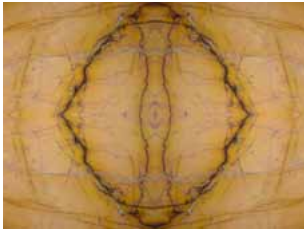

Lady Ónix

Travertino Garda

Gama Alta

Labradorita Opaca

Verde Guatemala

Ónix Verde Oscuro

Ónix Verde Claro
Retroiluminado

Artic Sea

Asuan Dream

Gama Alta

Breccia Vendome

Ónix Pradera

Ónix Miel
Retroiluminado

Ónix Mostaza

Ónix Blanco
Retroiluminado

Ónix Arco Iris

Gama Alta

Giallo Ántico

Amarillo Siena

Travertino Rojo Persa

Rosa Noruega

Ónix Sunset

Negro Bélgica

Dónde estamos

The background of the entire image is a dark, almost black, marbled texture. The marbling consists of intricate, swirling patterns of slightly lighter shades, such as dark purple, charcoal, and deep blue, creating a complex, organic, and somewhat abstract visual effect. The overall appearance is that of a high-quality, dark-colored stone or paper with a marbled finish.